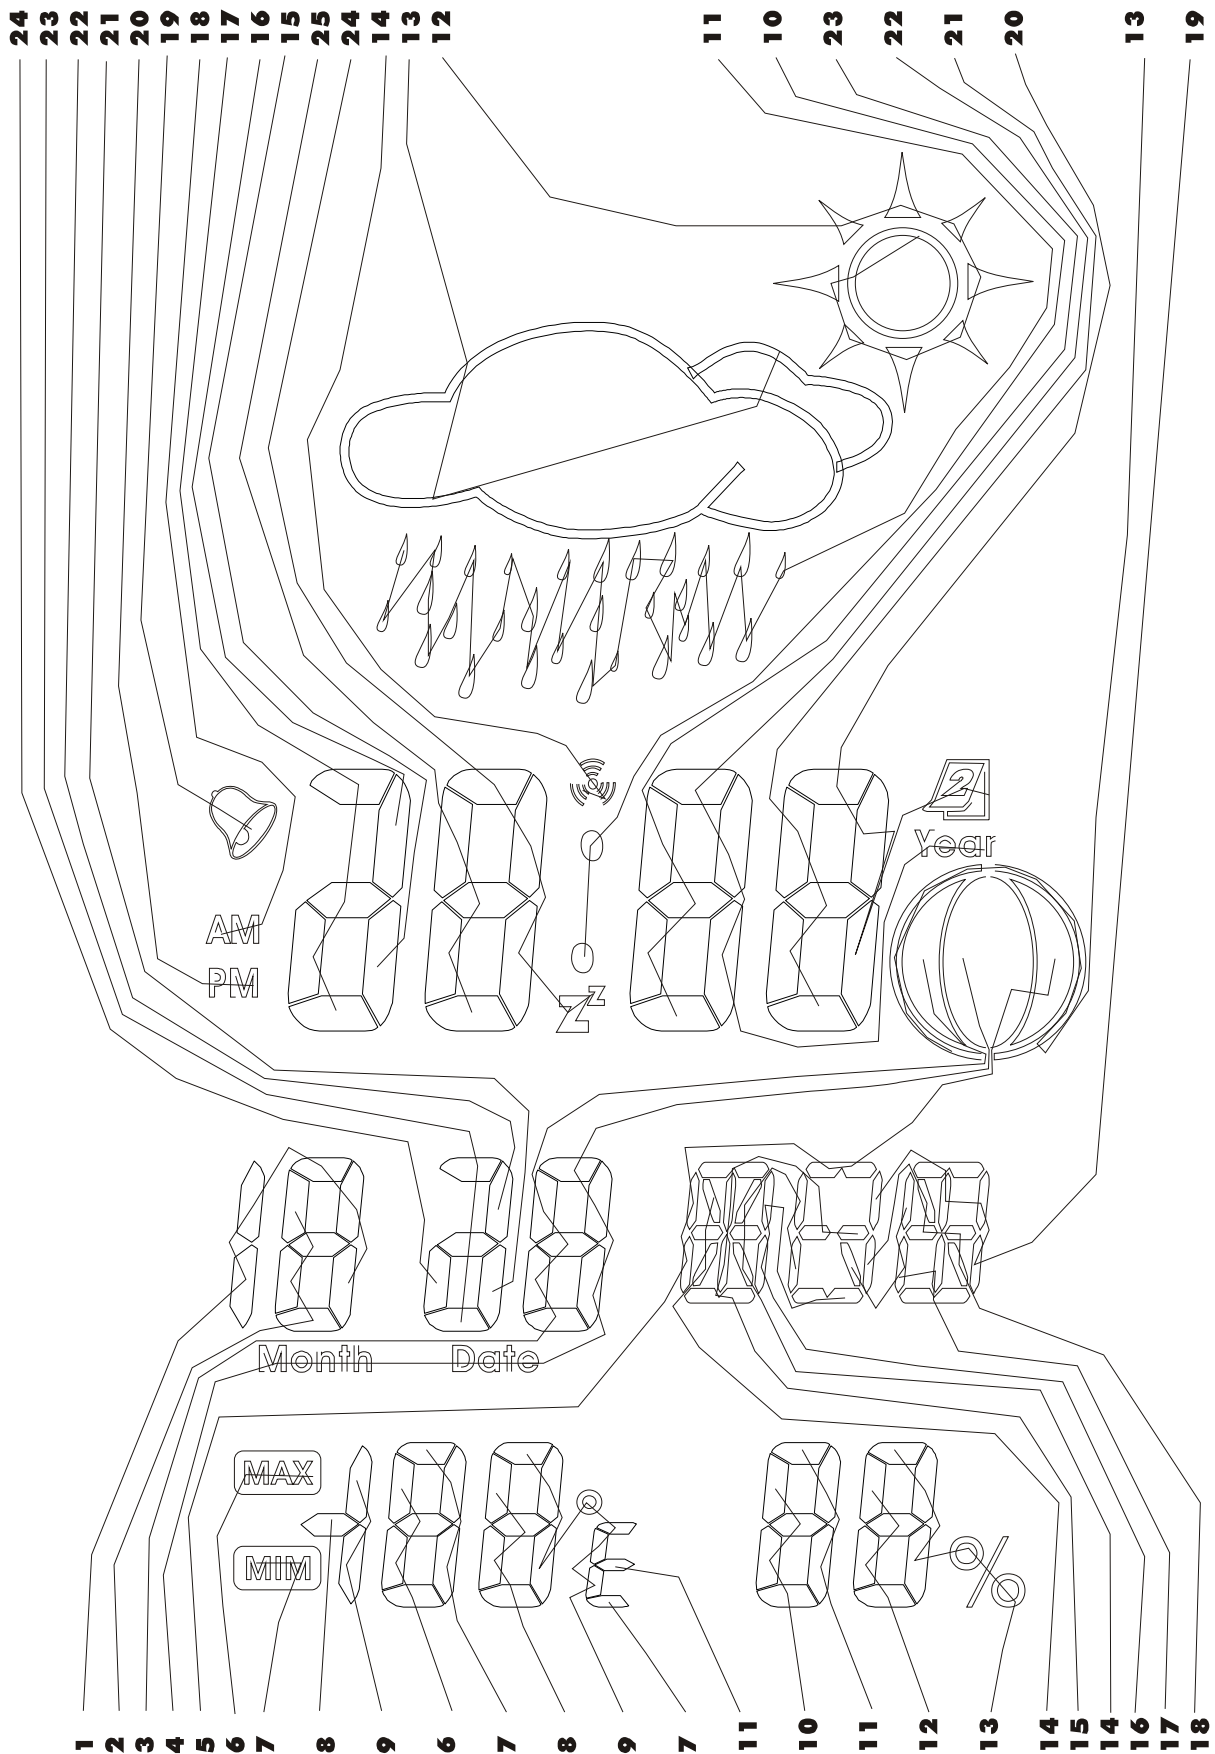

SEG

1/5 DUTY, 1/3 BIAS, 4.5Vlcd

V1.0

COM

5

12341234

1/5 DUTY,1/3 BIAS,4.5Vlcd

V1.0