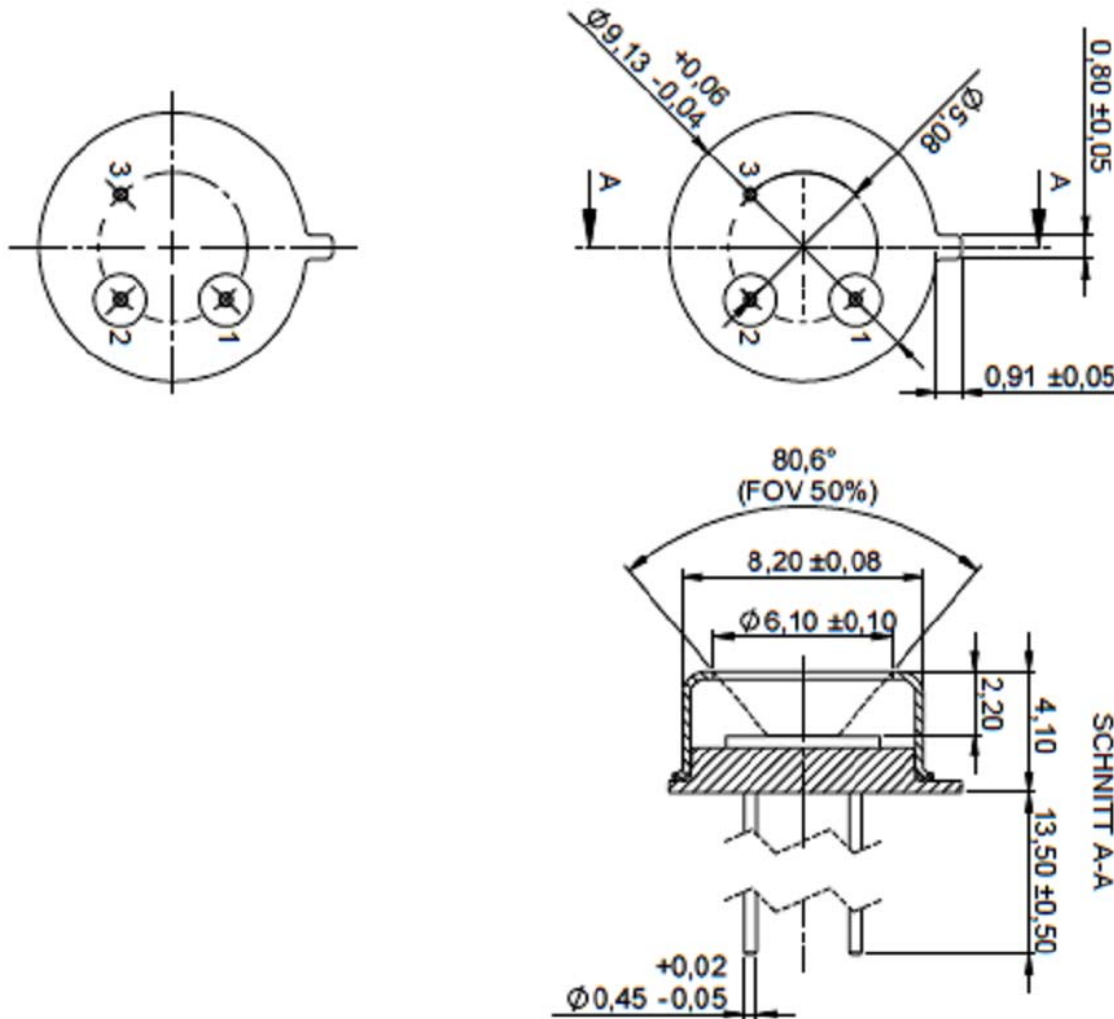

Electro Optical Components, Inc.

5464 Skylane Boulevard, Suite D, Santa Rosa, CA 95403

Toll Free: 855-EOC-6300

www.eoc-inc.com | info@eoc-inc.com

Intex Package Options

TO-5

TO-39

INTEX T0-39 Package