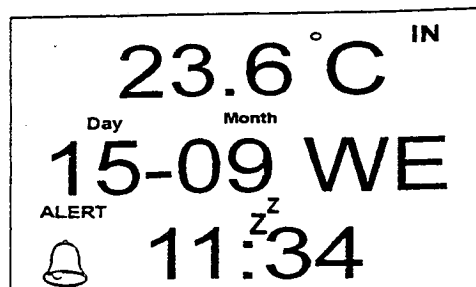

SETTING MODE
SWITCHING TO ALM SET
PRESSING MIN AND HOUR
TO SET ALARM

SETTING MODE
SWITCHING TO ALM ON

SETTING MODE
SWITCHING TO SNZ ON

SETTING ALERT ON
PRESSING ALERT

STAND BY MODE
ALARM REACHING
BUZZER ON