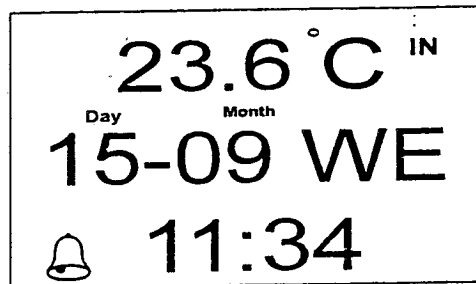

SETTING MODE
SWITCHING TO ALM ON