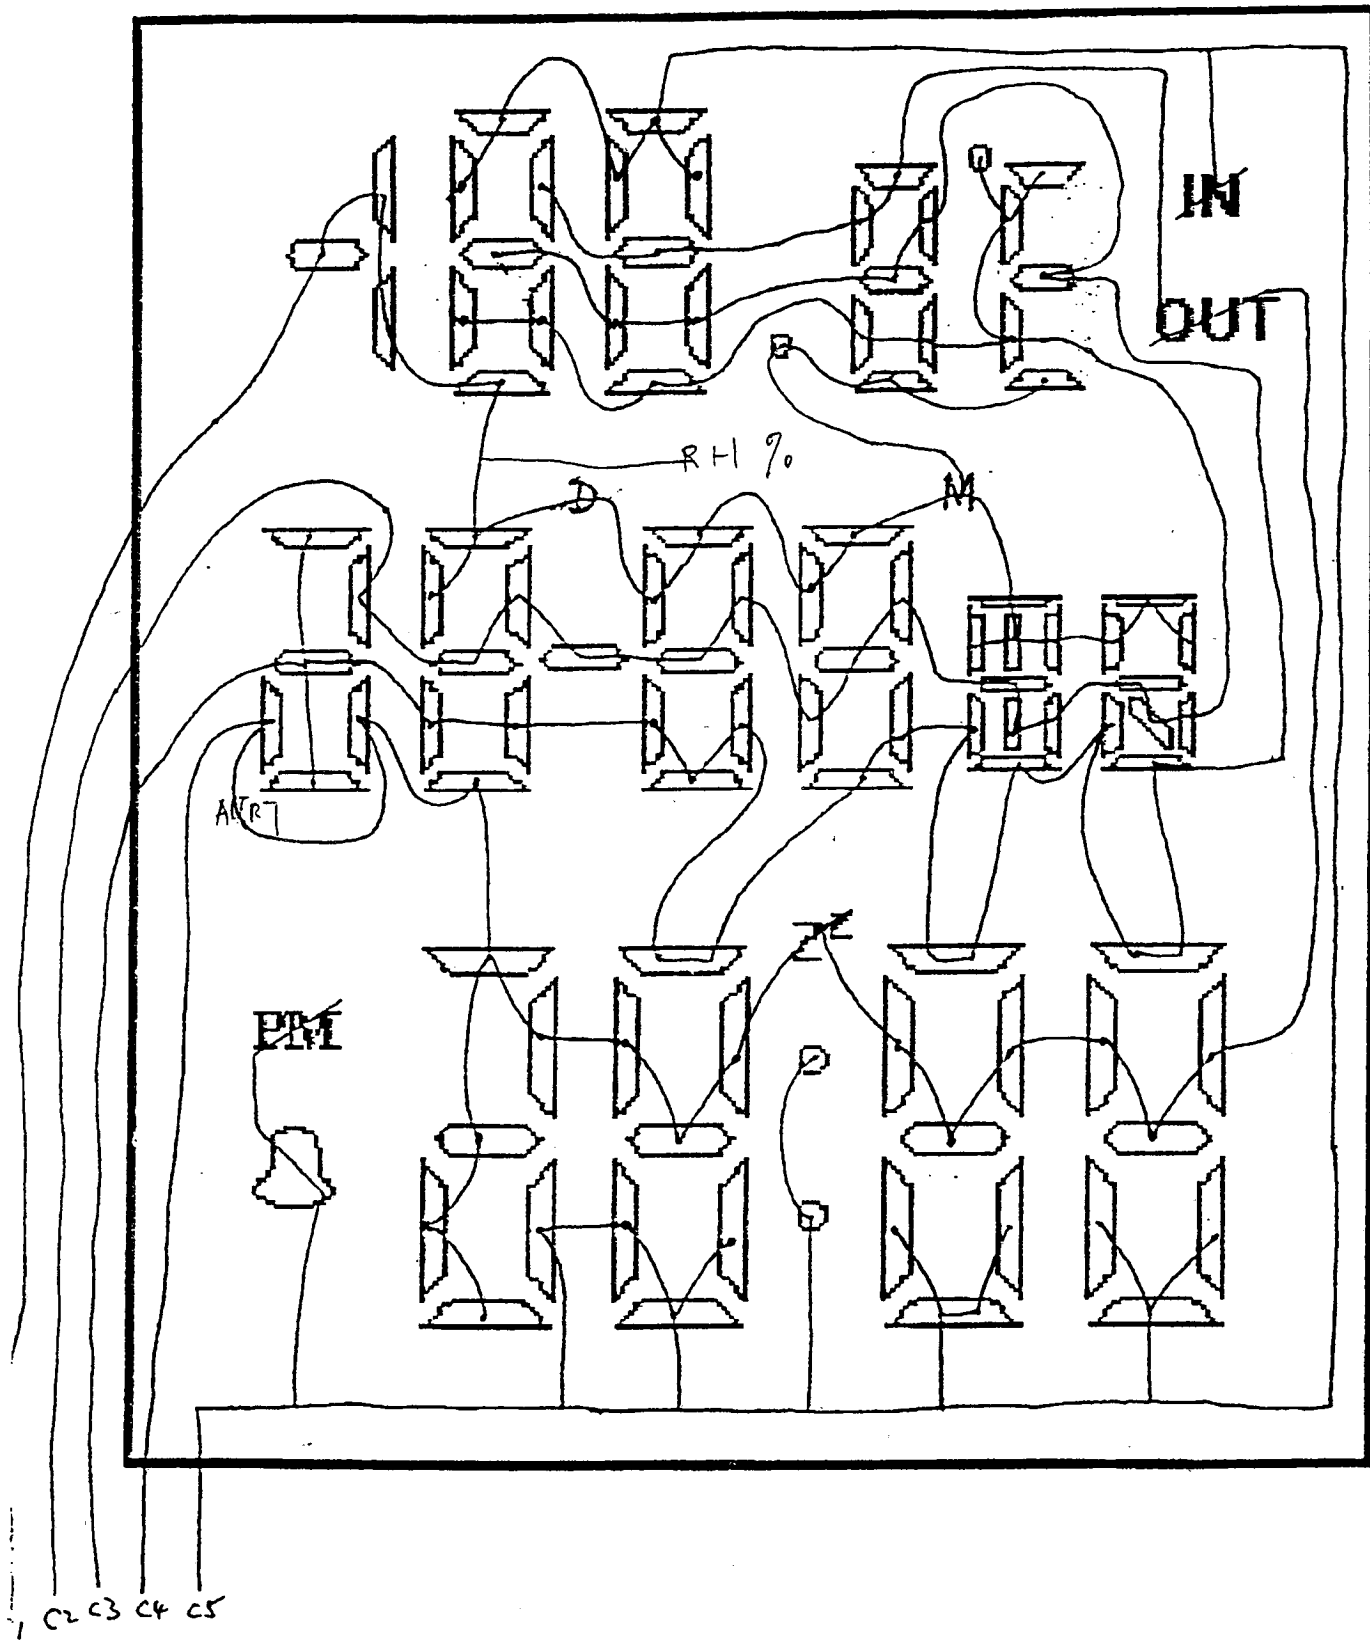

SETTING MODE
SWITCHING TO ALM SET
PRESSING MIN AND HOUR
TO SET ALARM

SETTING MODE
SWITCHING TO ALM ON

SETTING MODE
SWITCHING TO SNZ ON

SETTING ALERT ON
PRESSING ALERT

STAND BY MODE
ALARM REACHING
BUZZER ON