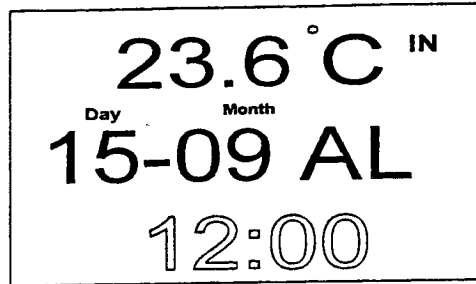

SETTING MODE
SWITCHING TO ALM SET
PRESSING MIN AND HOUR
TO SET ALARM