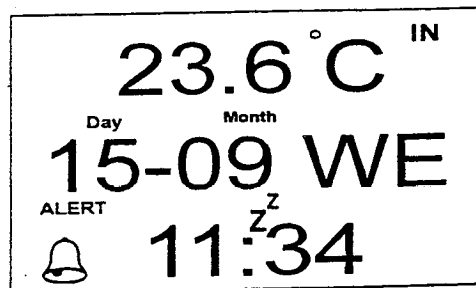

SETTING MODE
SWITCHING TO ALM SET
PRESSING MIN AND HOUR
TO SET ALARM

SETTING MODE
SWITCHING TO ALM ON

SETTING MODE
SWITCHING TO SNZ ON

SETTING ALERT ON
PRESSING ALERT

STAND BY MODE
ALARM REACHING
BUZZER ON