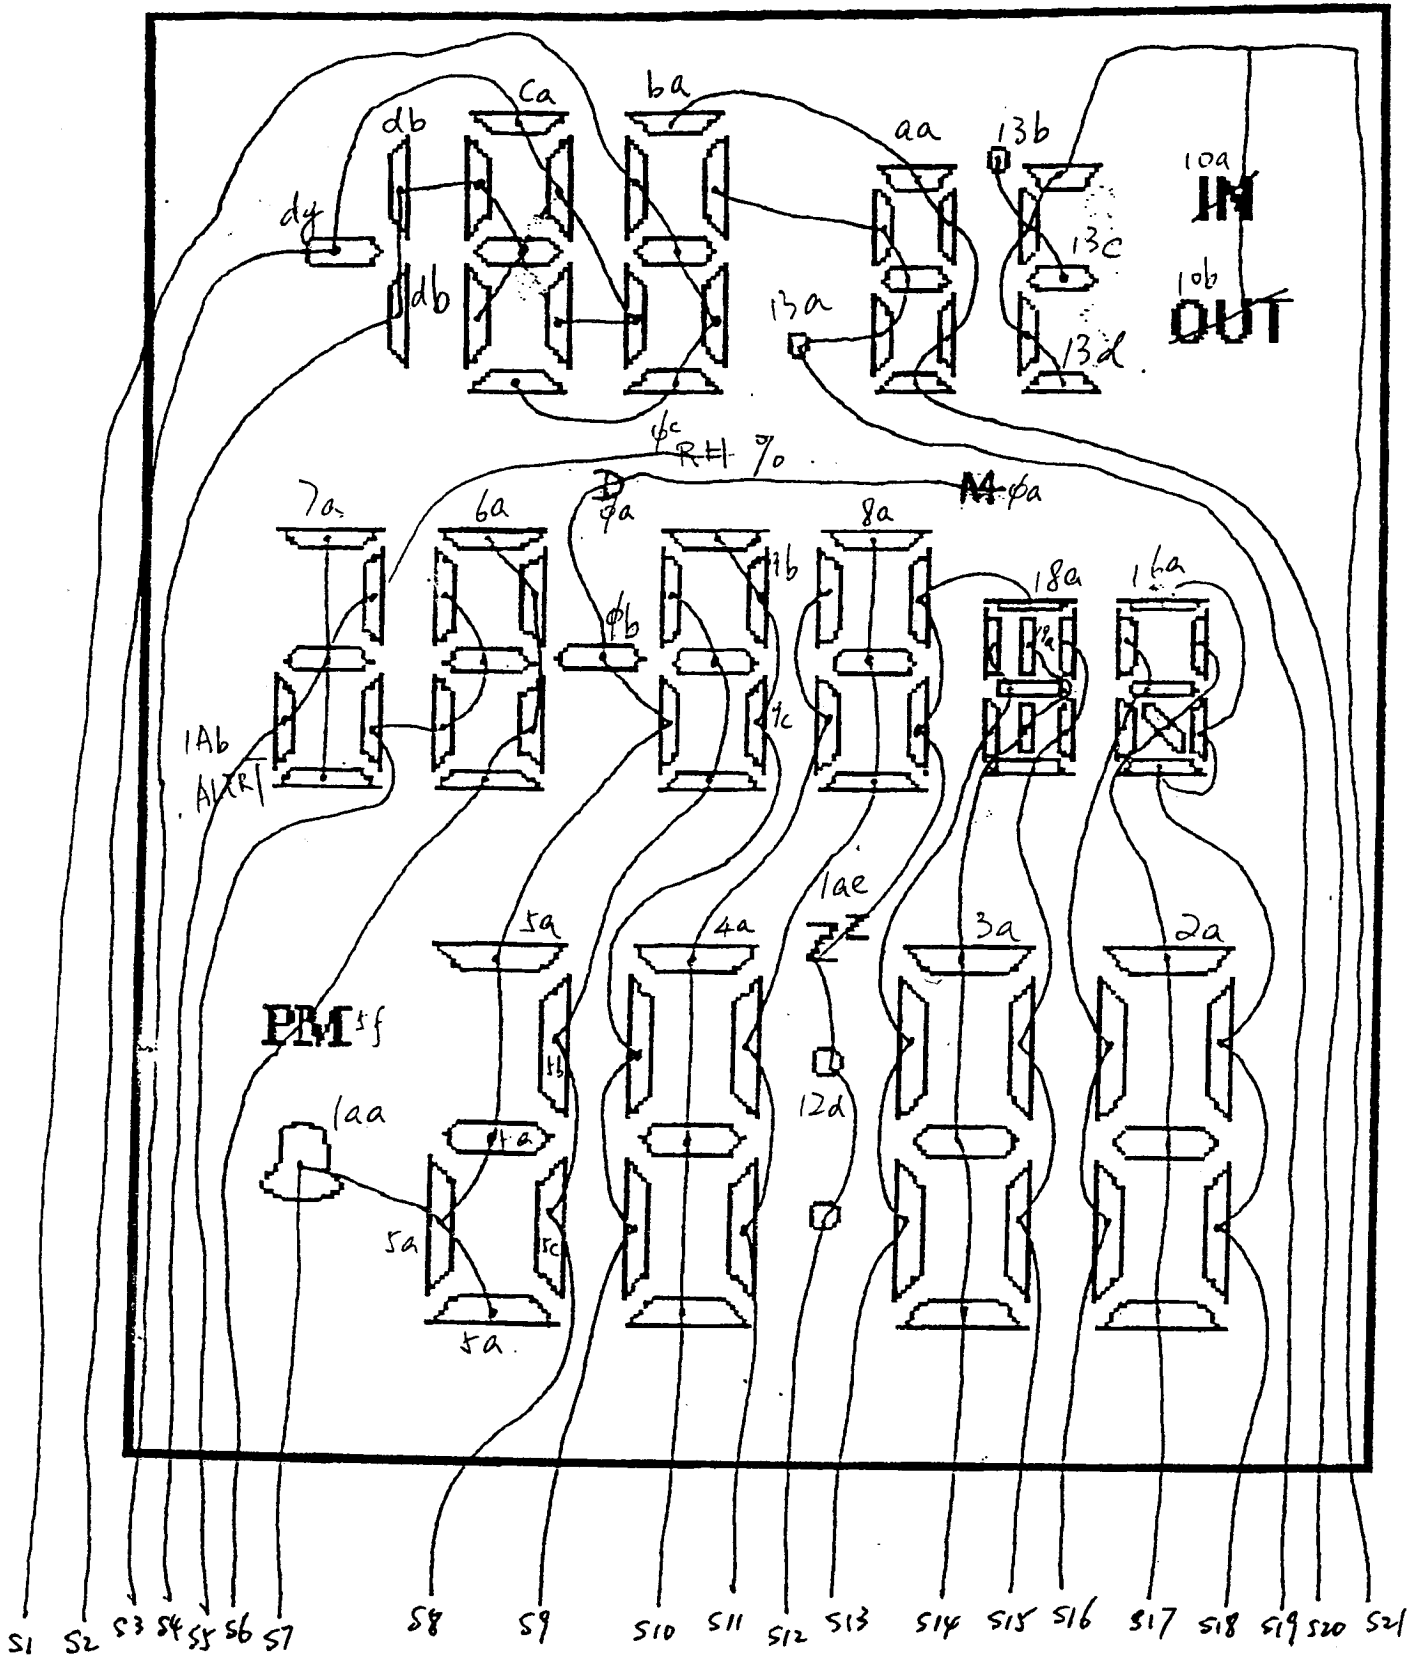

Humidity Thermo Alarm Calendar Clock

SS0208