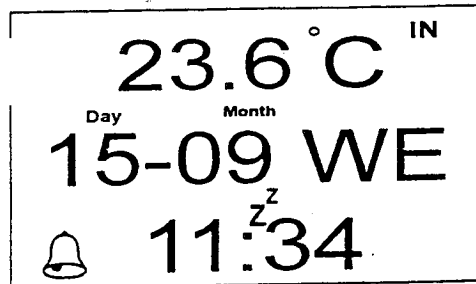

SETTING MODE
SWITCHING TO SNZ ON