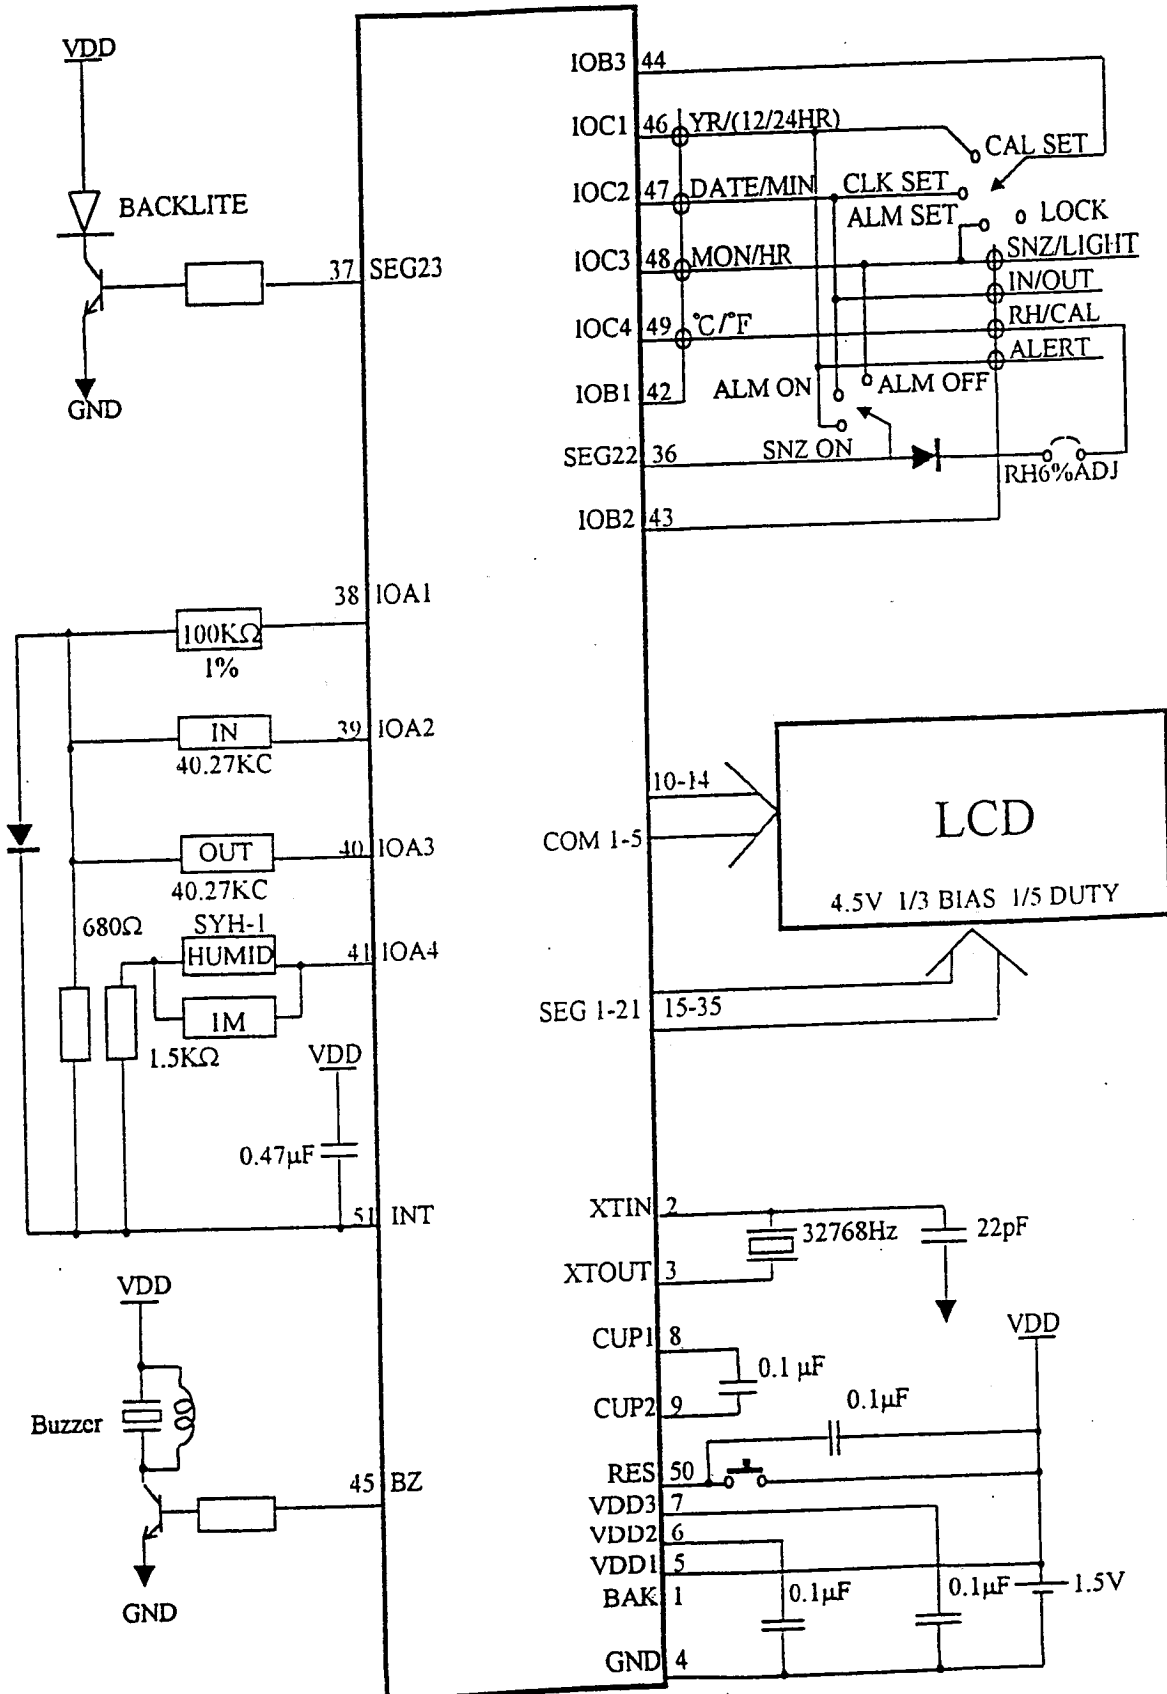

Humidity Thermo Alarm Calendar Clock

SS0208

Remark: The distance between 0.47μF and INT should be as short as possible