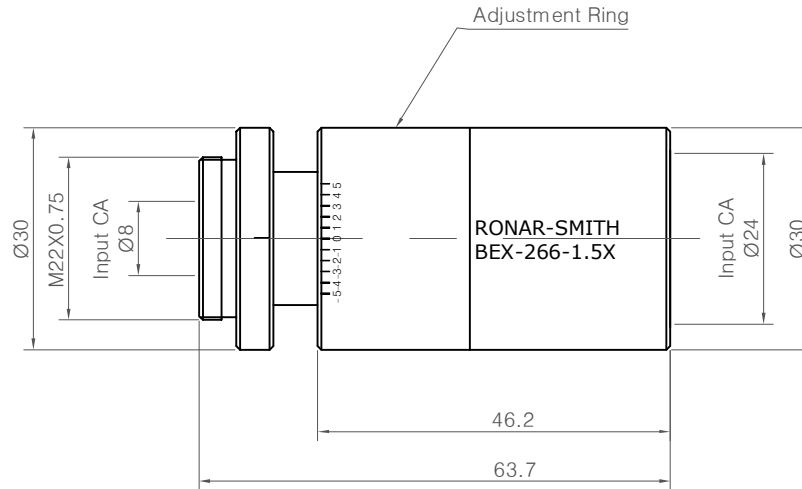

Electro Optical Components, Inc.

5460 Skylane Boulevard, Santa Rosa, CA 95403

Toll Free: 855-EOC-6300

www.eoc-inc.com | info@eoc-inc.com

PROPRIETARY AND CONFIDENTIAL THE INFORMATION CONTAINED IN THIS DRAWING IS THE SOLE PROPERTY OF WAVELENGTH TECHNOLOGY PTE.LTD. ANY REPRODUCTION IN PART OR AS A WHOLE WITHOUT THE WRITTEN PERMISSION OF WAVELENGTH TECHNOLOGY PTE.LTD. IS PROHIBITED.	TOLERANCES UNLESS SPECIFIED:		NAME	DATE	WAVELENGTH TECHNOLOGY	
	SURFACE		DRAWN	29/02/08		
	MATERIAL:		CHECKED			DWG.NO. S161
	UNIT:		BEX-266-1.5X			REV.
SCALE:					SHEET 3 OF 3	